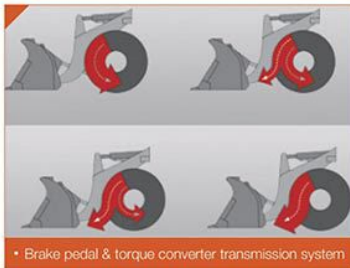

• Short hydraulic hose lengths

• Large selection of attachments

• Brake pedal & torque converter transmission system