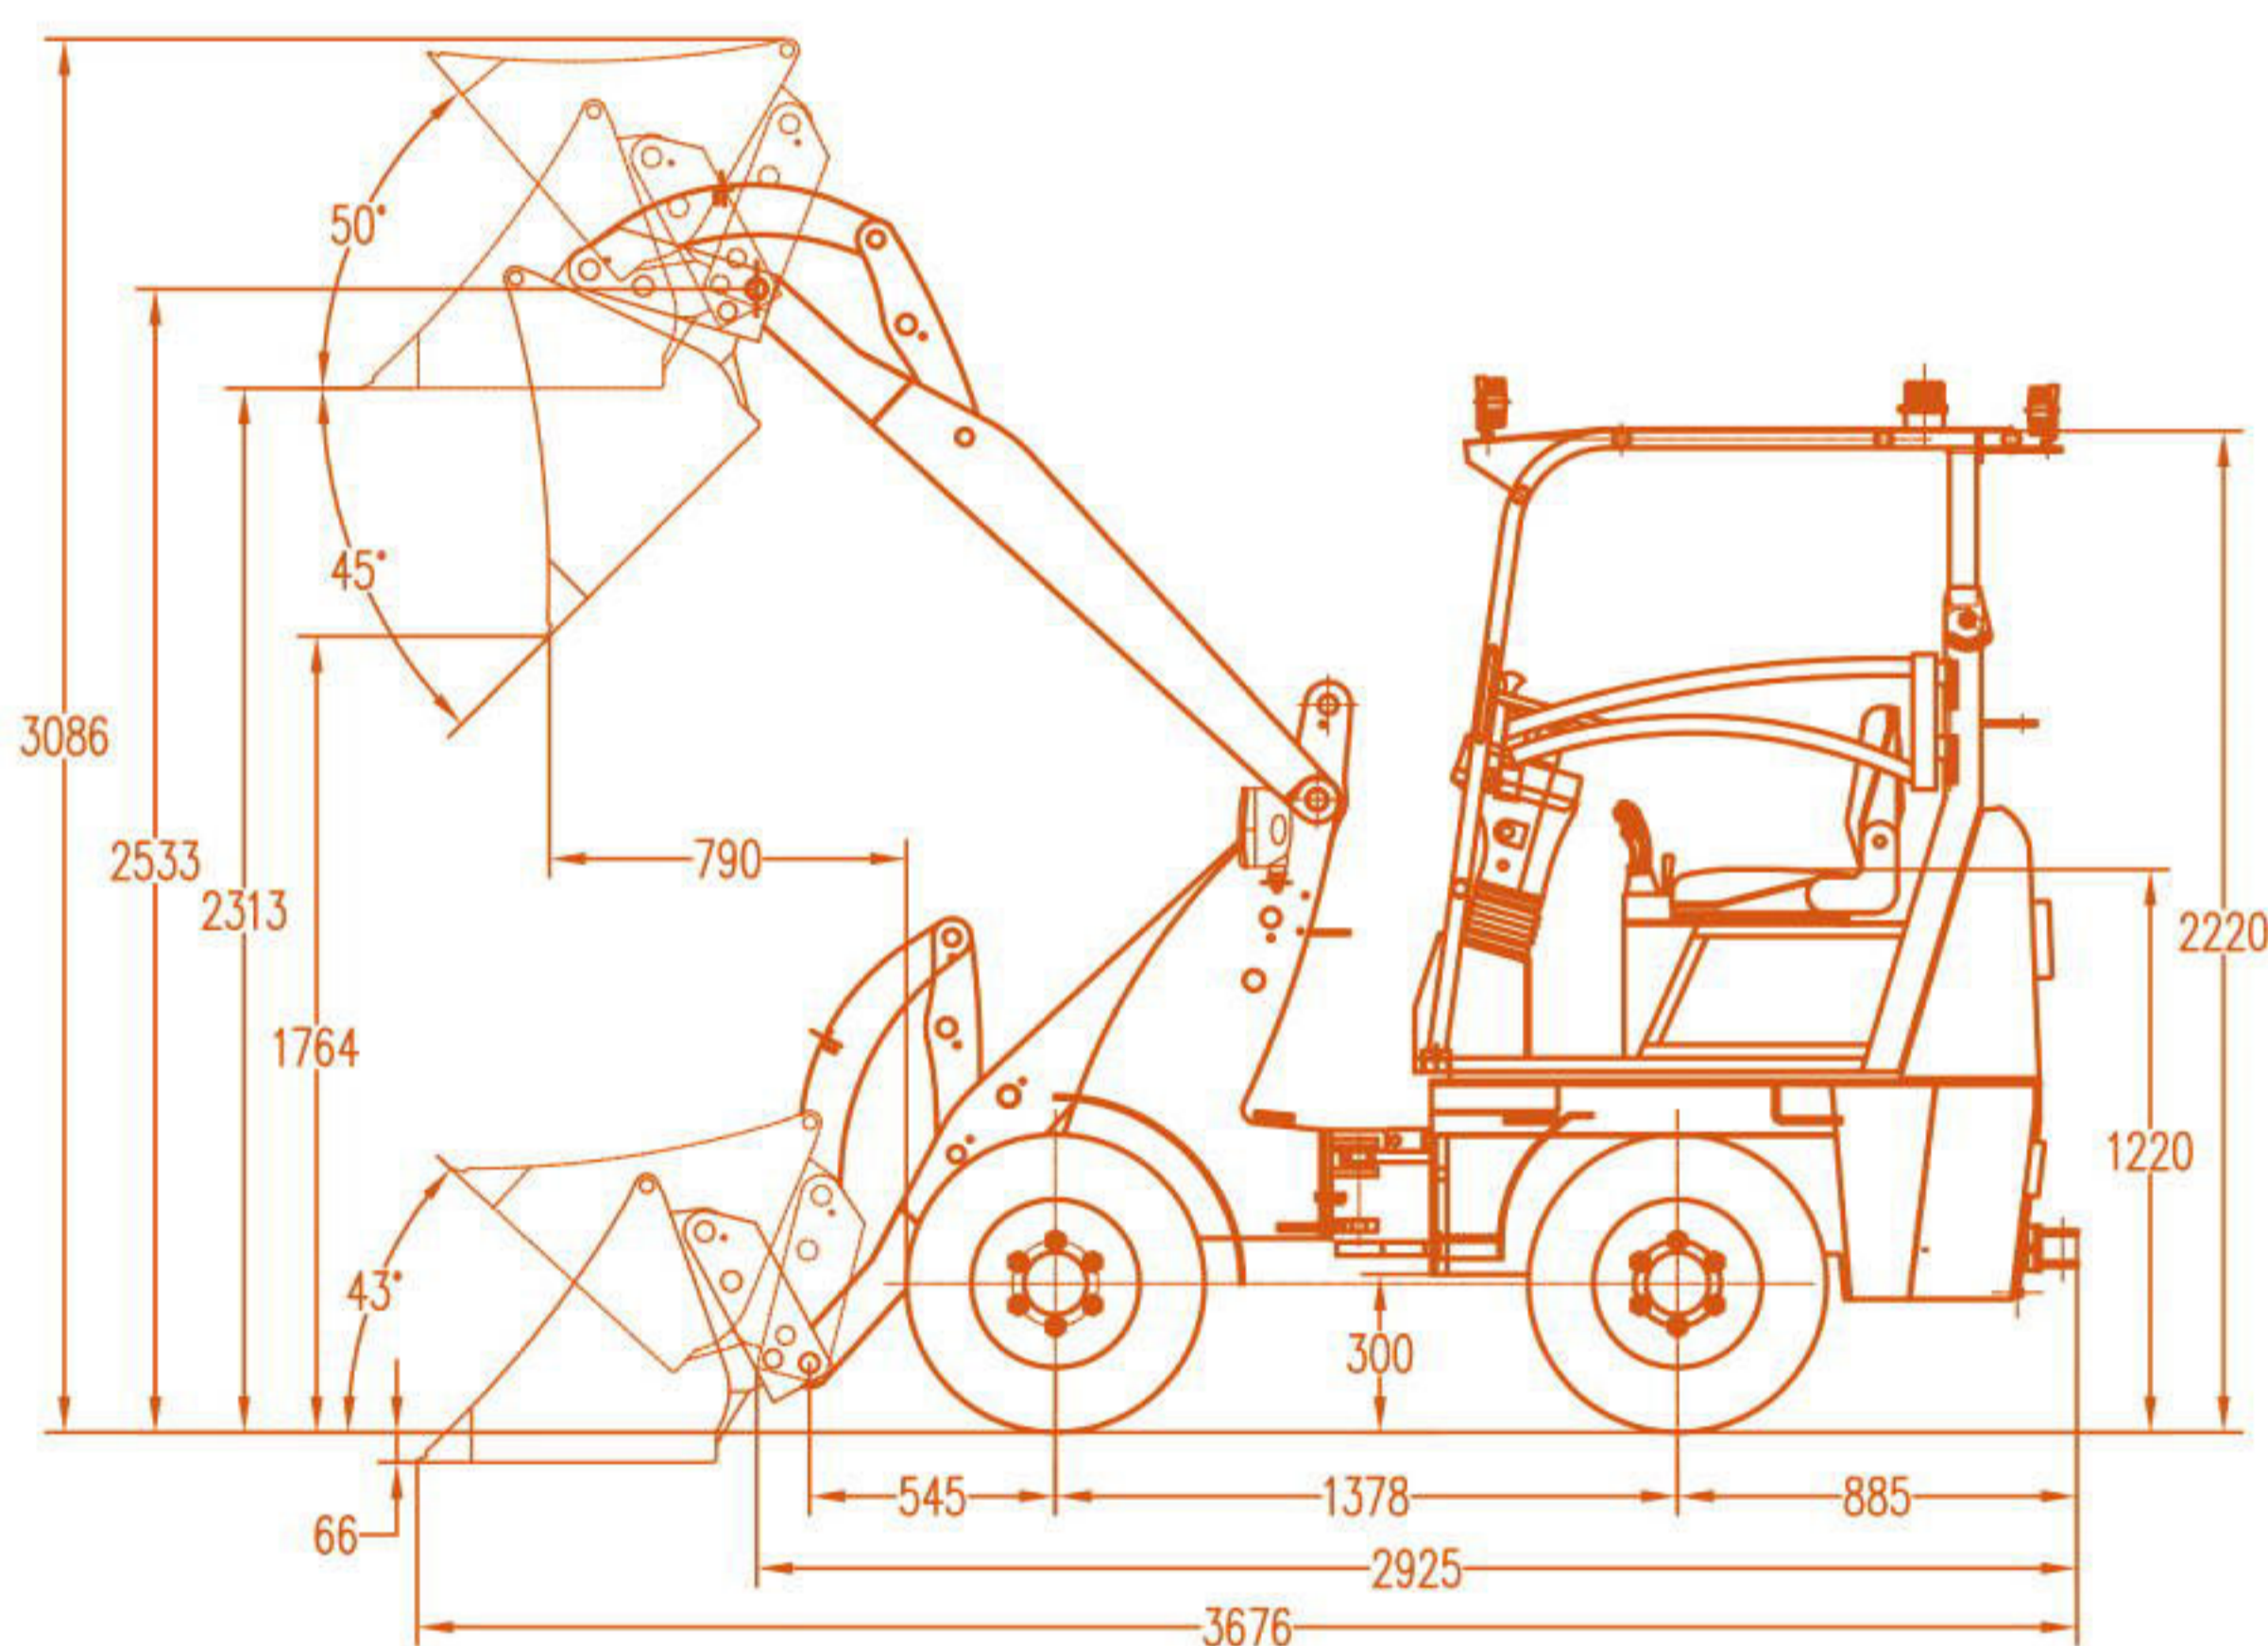

EVERUN ER06 WHEEL LOADER 4WD

Standard Configuration

Standard Bucket, Yanmar 3TNV88-BSSY Engine(Euro3), Unclosed Cabin, Tipping Cabin, Italy Hydrostatic Transmission System, Quick Hitch, Floating Function, Electric Joystick, Hydraulic-Pressure Checking System, 26*12-12 Tyres, Parallel Linkage System, Free Service Spare Parts.

Bucket Capacity	0.26m ³	Net Weight	1700kg
Loading Capacity	600kg	Lifting Time	≤8.0s
Max. Driving Speed(I/II)	12km/h	Working Pressure	17mpa
Fuel Consumption Ration	257g/km·h	Wheel Base	1378mm
Engine Model	Yanmar 3TNV88-BSSY	Breakout Force	13kn
Engine Power	19.6kw	Tyre	26*12-12
Service Brake	Four Wheel Hydraulic Spread-Shoed Brake	Oil Flow	28L/min
		Rated Speed	2200r/min