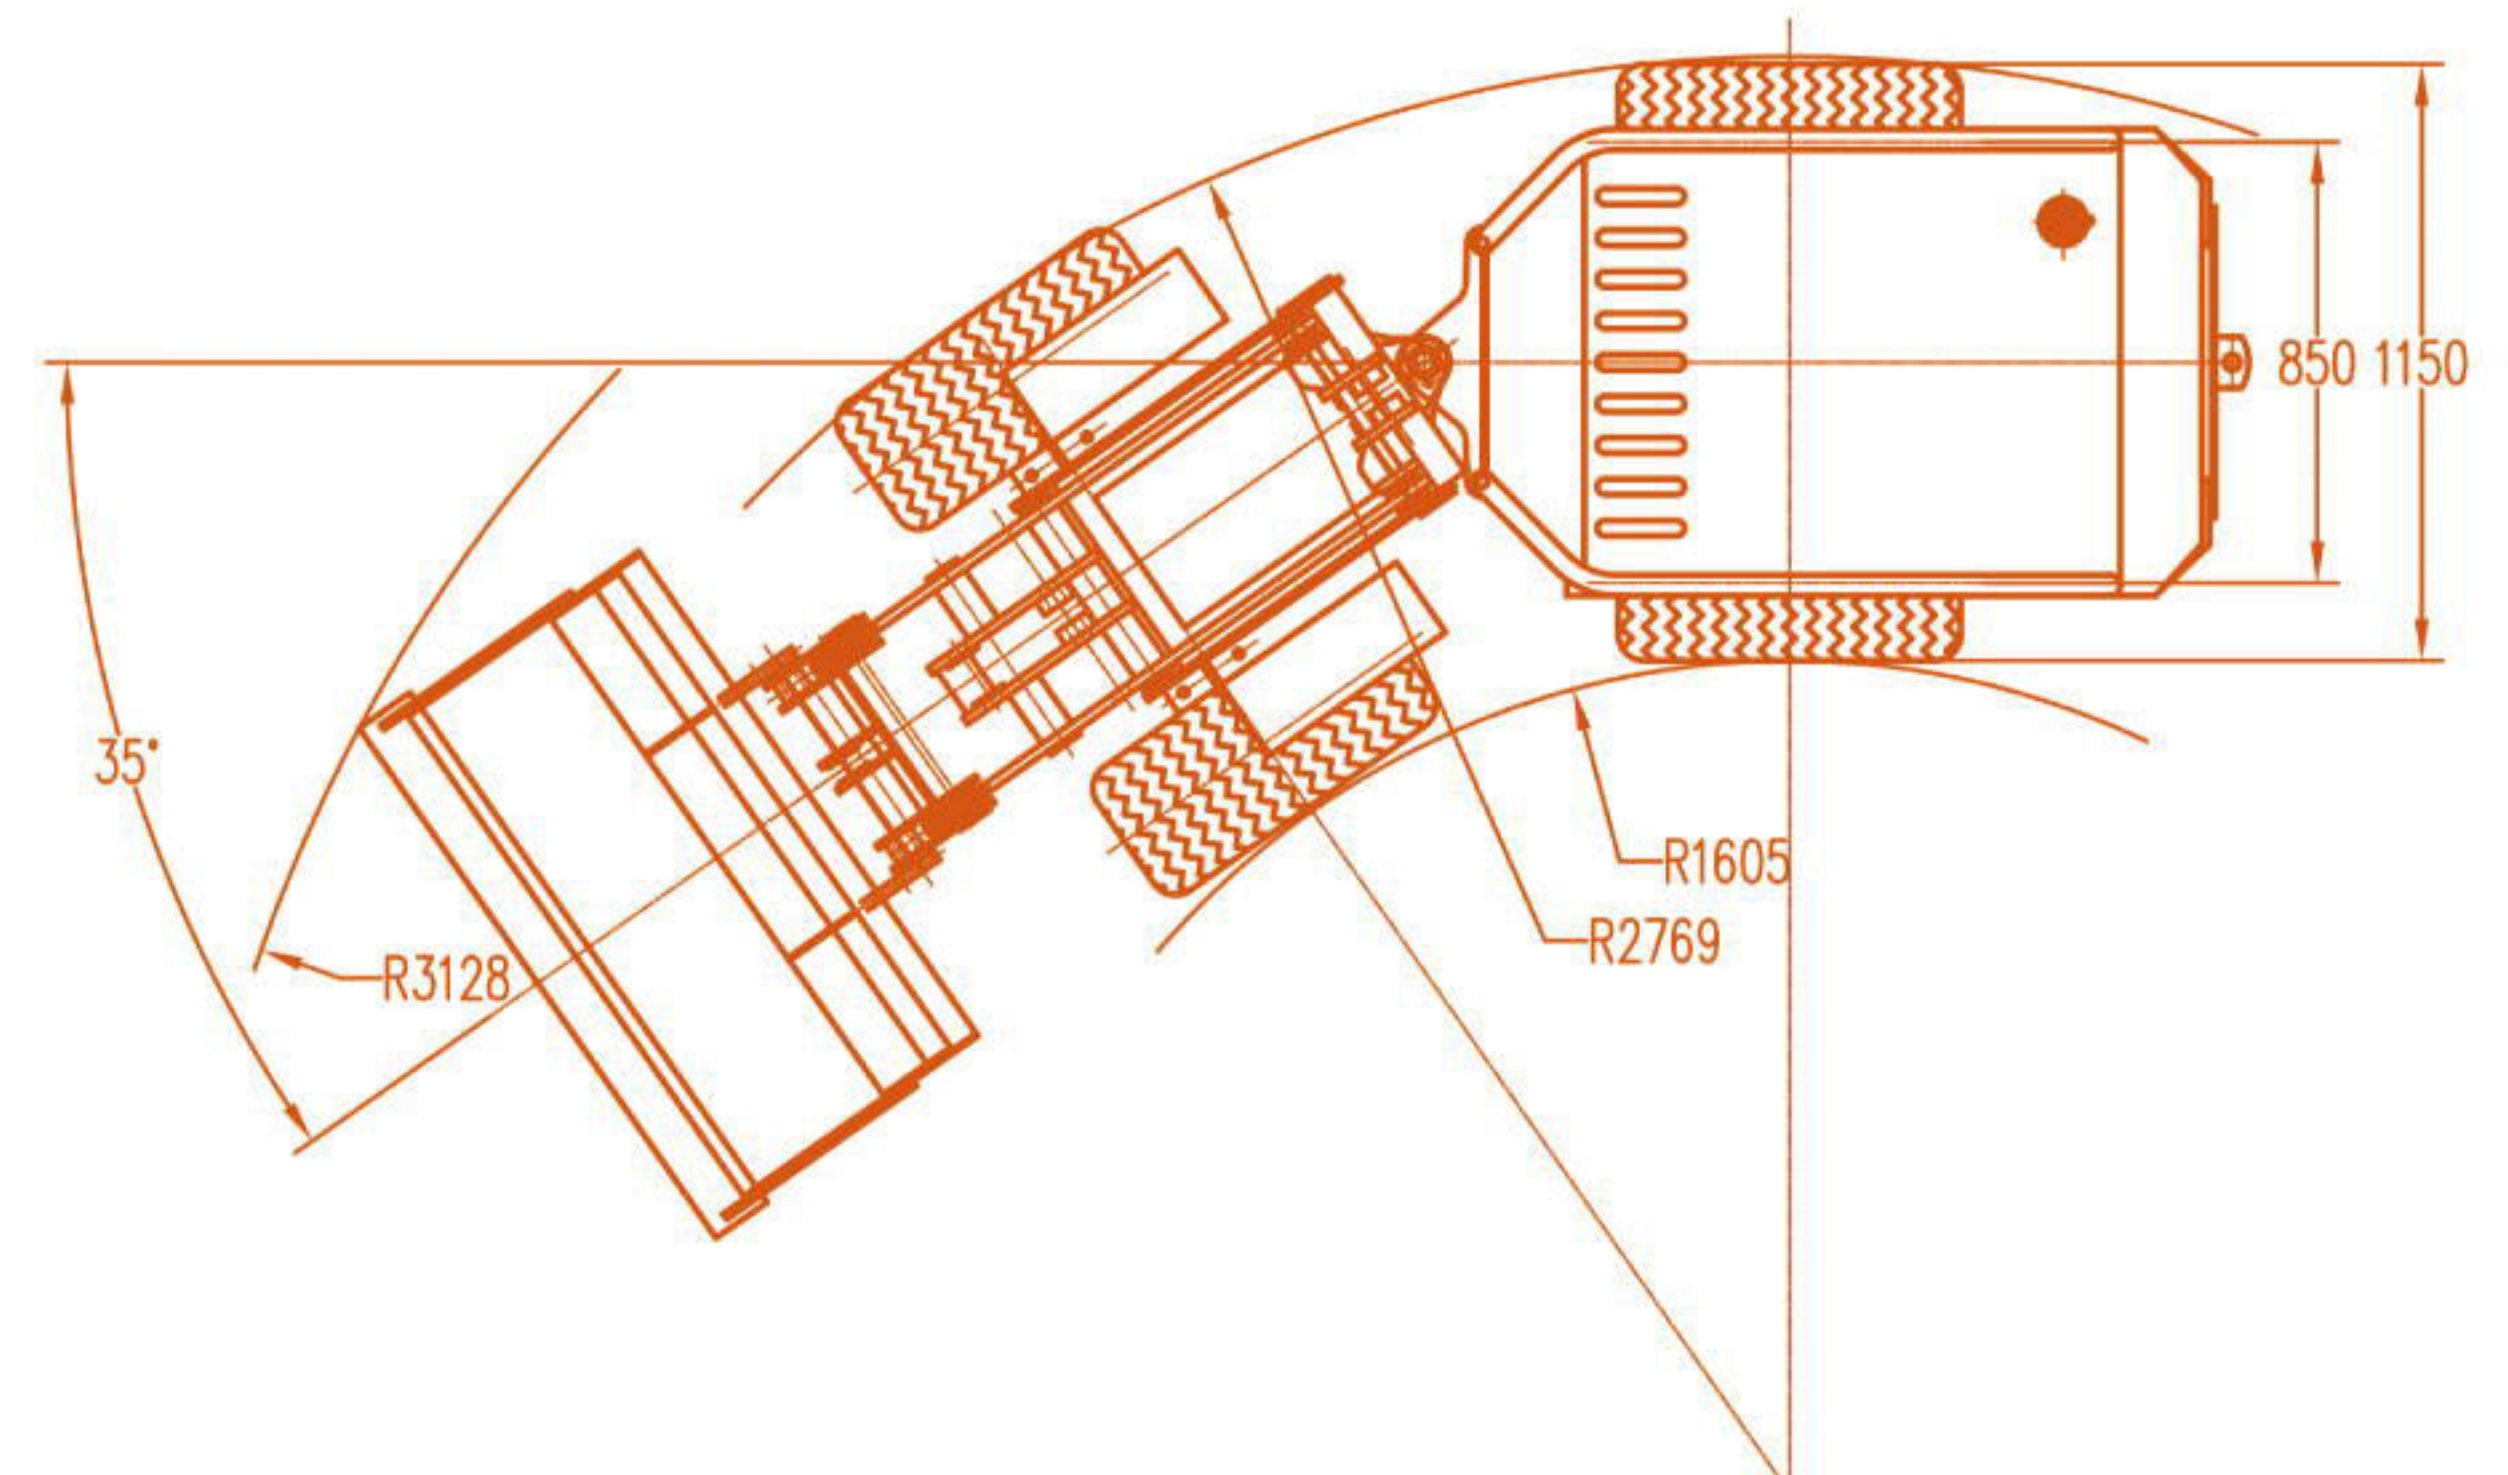

EVERUN ER06 WHEEL LOADER 4WD

Standard Configuration

Standard Bucket, Yanmar 3TNV88-BSSY Engine(Euro3), Unclosed Cabin, Tipping Cabin, Italy Hydrostatic Transmission System, Quick Hitch, Floating Function, Electric Joystick, Hydraulic-Pressure Checking System, 26*12-12 Tyres, Parallel Linkage System, Free Service Spare Parts.

Bucket Capacity	0.26m ³	Net Weight	1700kg
Loading Capacity	600kg	Lifting Time	≤8.0s
Max. Driving Speed(I/II)	12km/h	Working Pressure	17mpa
Fuel Consumption Ration	257g/km·h	Wheel Base	1378mm
Engine Model	Yanmar 3TNV88-BSSY	Breakout Force	13kn
Engine Power	19.6kw	Tyre	26*12-12
Service Brake	Four Wheel Hydraulic Spread-Shoed Brake	Oil Flow	28L/min
		Rated Speed	2200r/min