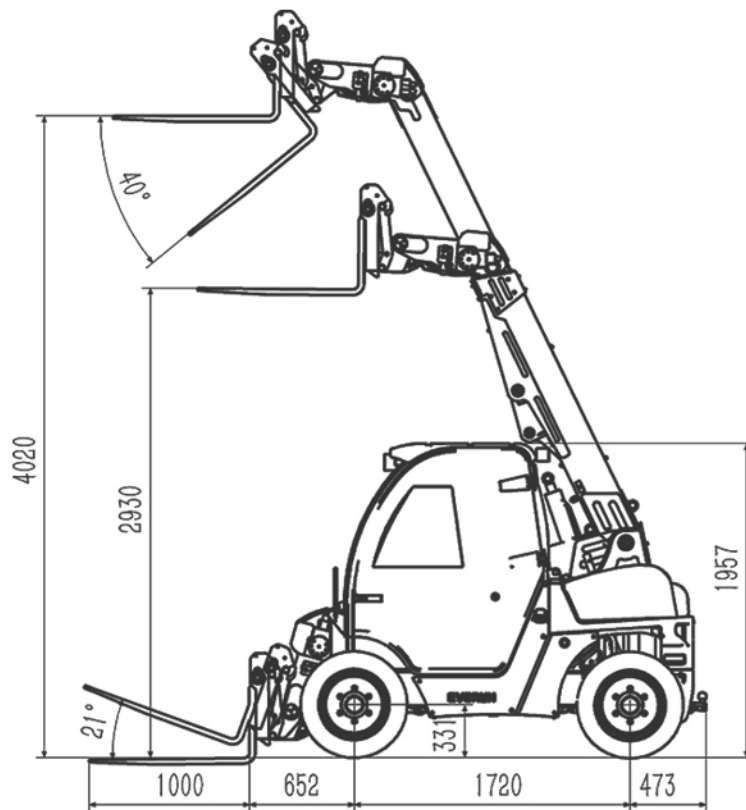

ERT1500 | Telehandler

Specifications:

► Engine Details

Model	Perkins 403D-15
Rated Power	20.9/24.6 kW
Rated Speed	2200/2800 (r/min)
Oil Flow	22L/min
Fuel Consumption Ratio	230g/kW·h
Engine Type	Four stroke

► Standard Bucket

Bucket Capacity	0.3m³
Bucket Width	1588mm
Bucket Type	Heavy-duty Bolt on Teeth
Rated Load	1350kg

► Brake System

Service Brake	Mechanical, drum brake
Parking Brake	Manual disk brake
Braking Type	Air Operated
Axle	Wheel Axle Reducer

► Tyre

Model	26*12-16.5
Max Inflated Pressure	60 PSI
Diameter	831mm

► Overall Dimensions

Overall Length (Bucket on Ground)	3350mm
Overall Height	1955mm
Overall Width	1588mm

► Other

Max. Gradeability	23°
Transmission System	hydrostatic transmission
Steering Angle	37°
Min. Turning Radius	3480mm
Max.Lifting Height	4010mm
Operating Weight	2800kg
System Pressure	24Mpa
Max. Tractive Force	10KN
Max.Dumping Height	3660mm